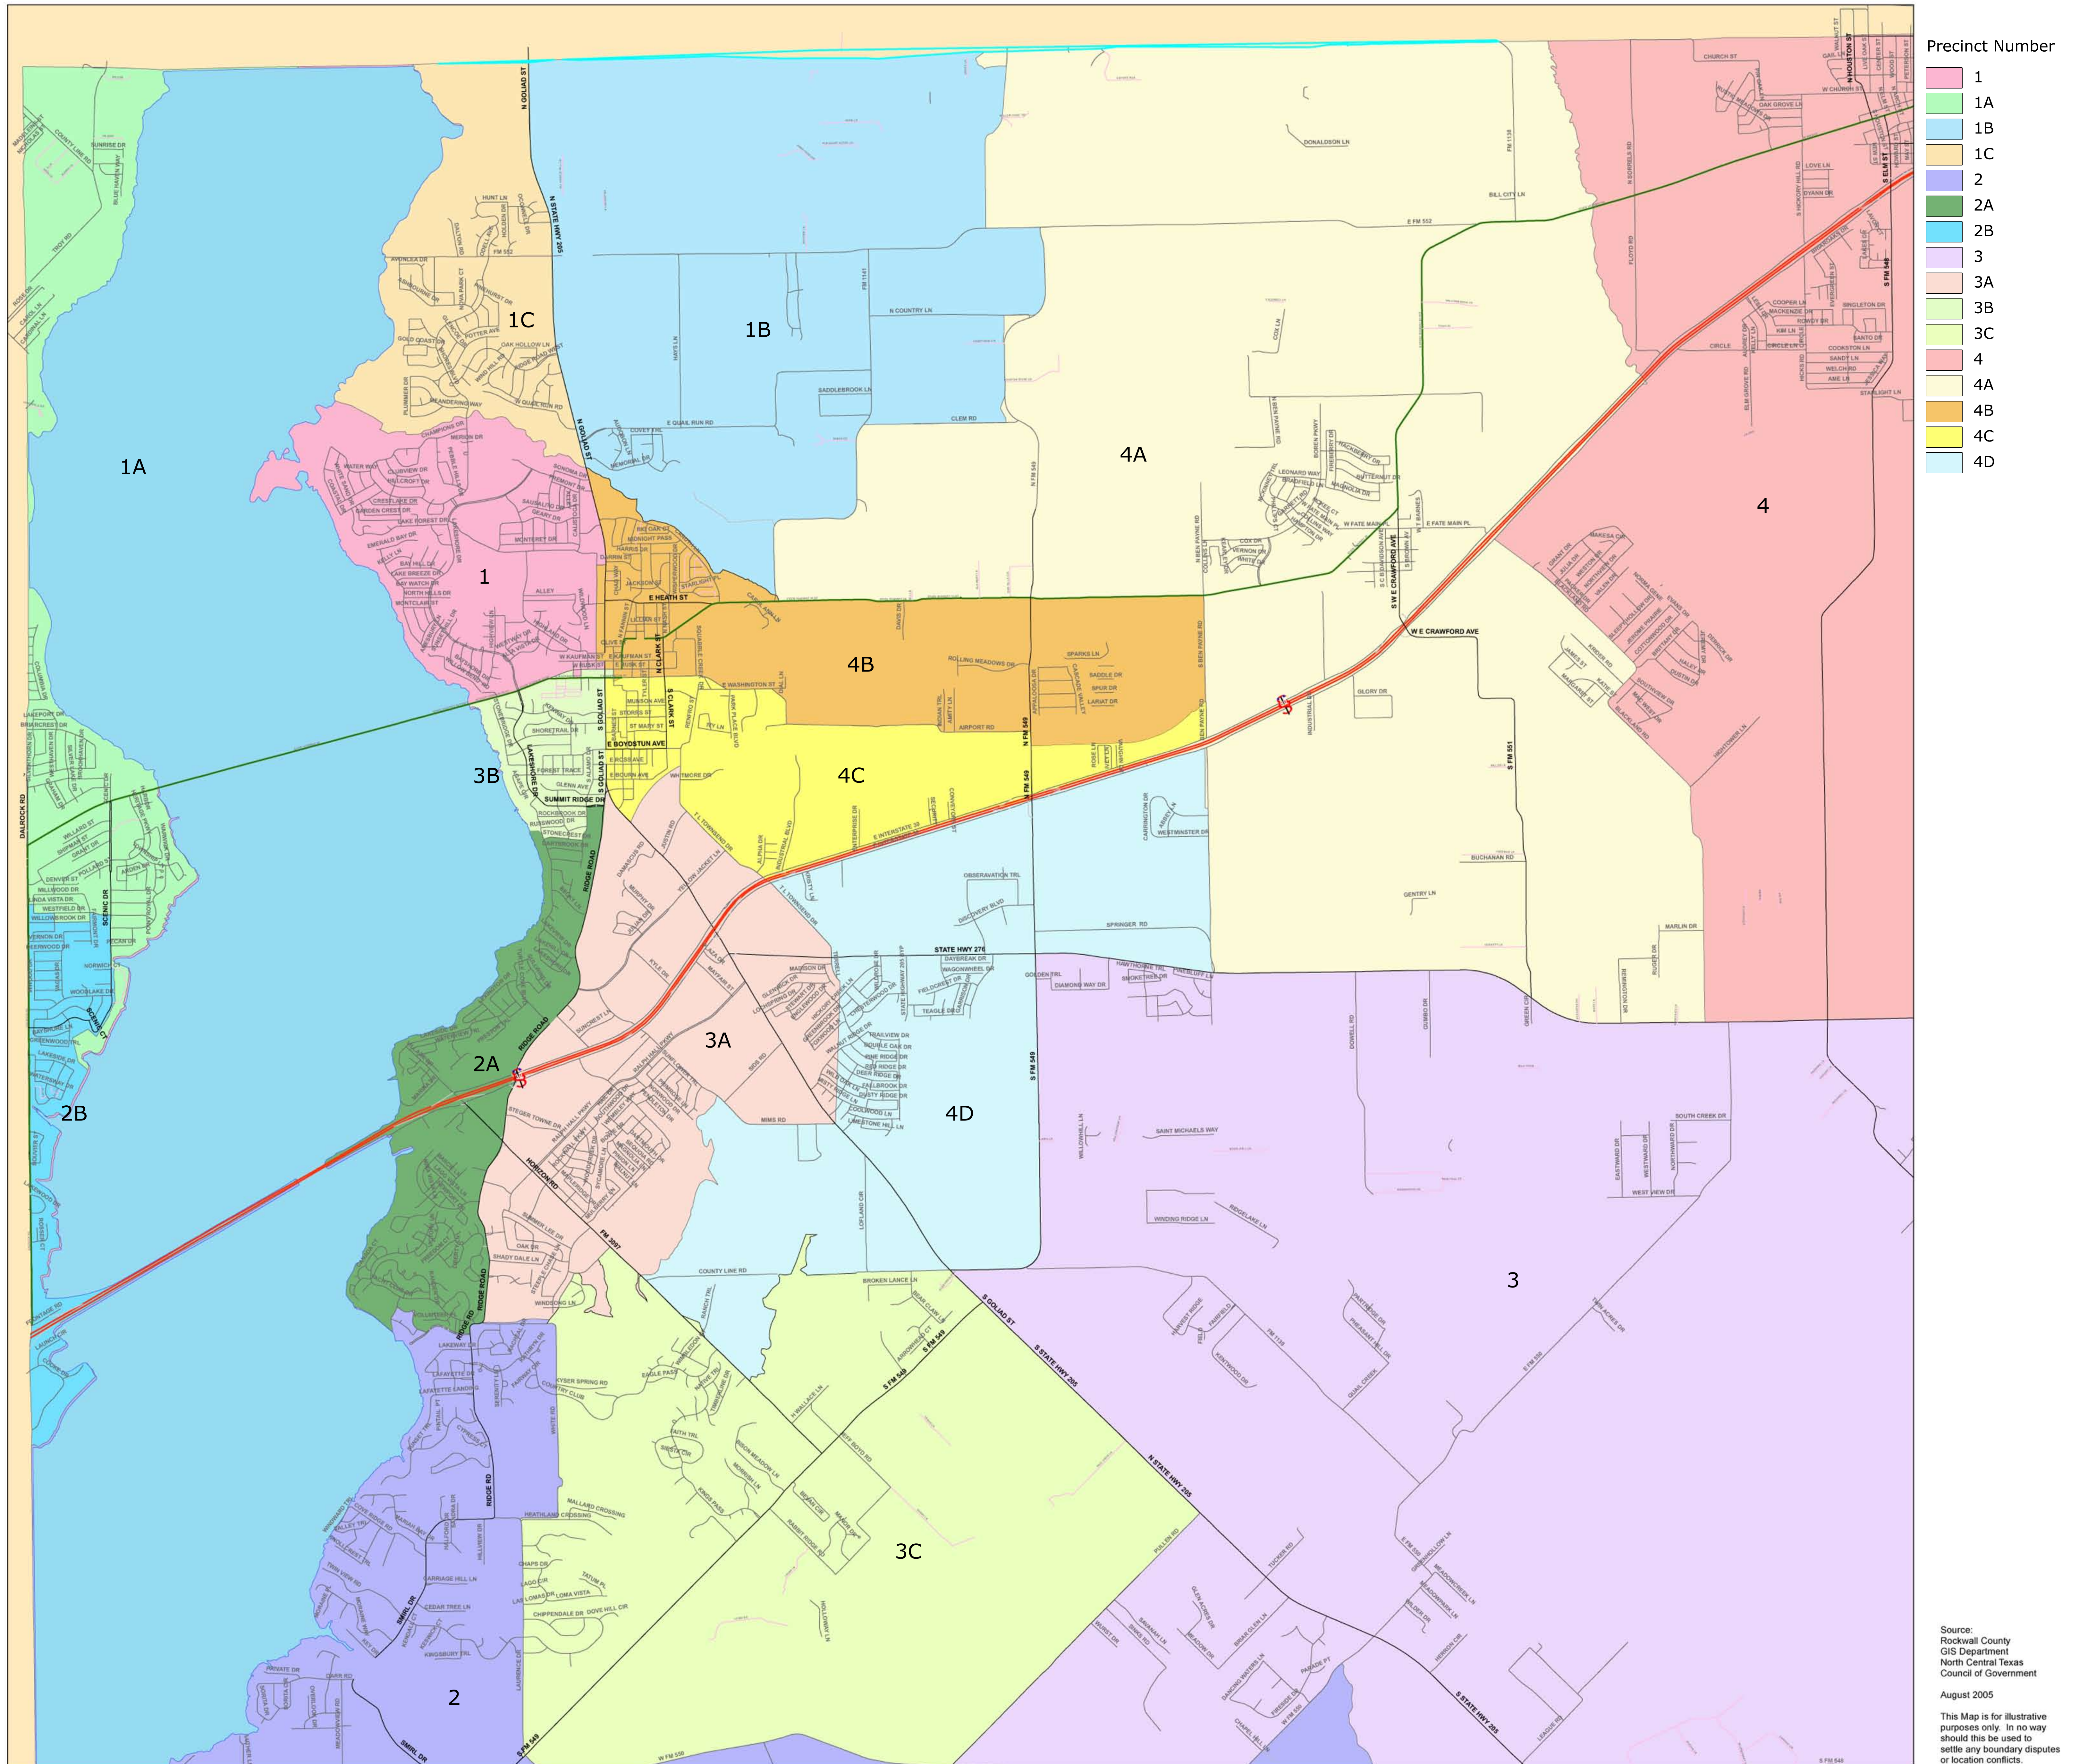

ROCKWALL COUNTY VOTING PRECINCTS

Source:
Rockwall County
GIS Department
North Central Texas
Council of Government

August 2005