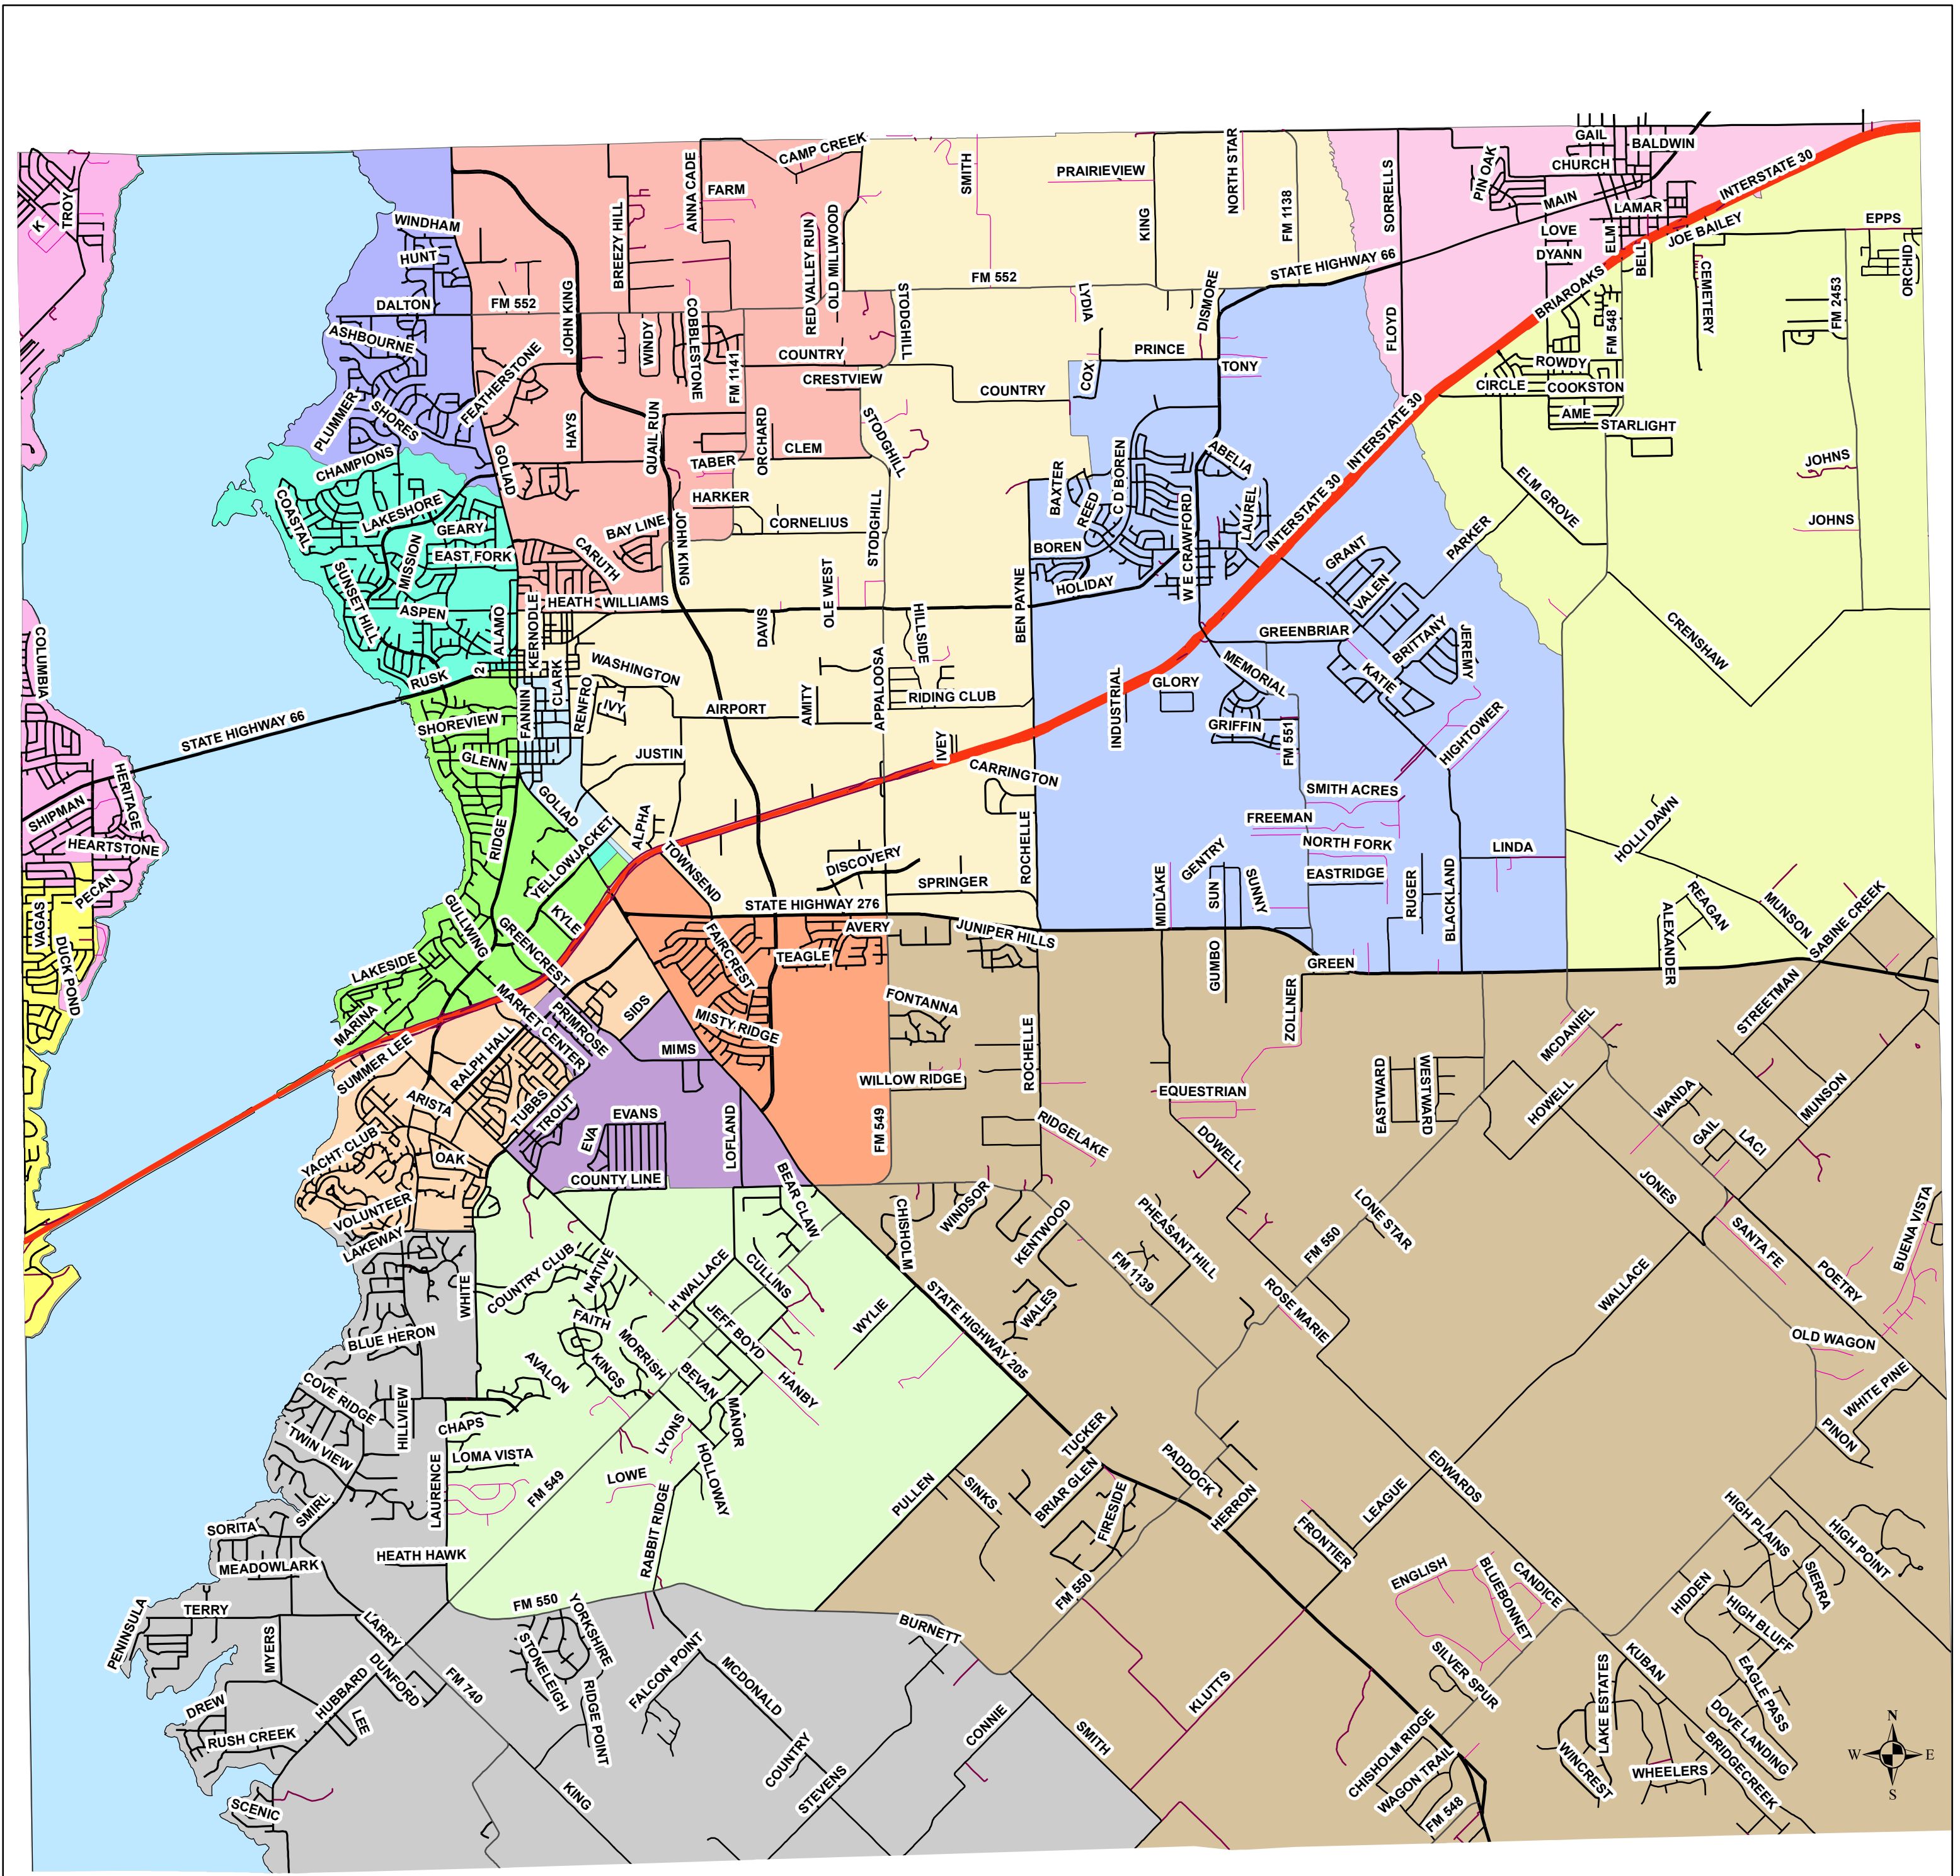

Rockwall County Precincts 2013

Legend

ROADS
 - all other values -

ROAD_CLASS
 - CITY STREET
 - COUNTY ROAD
 - FARM TO MARKET
 - INTERSTATE HIGHWAY
 - PRIVATE ROAD
 - STATE HIGHWAY
 - US HIGHWAY

Rockwall_VTDAdoptbdndry
 - all other values -

District_N

001
001A
001B
001C
002
002A
002B
002C
003
003A
003B
003C
003D
004
004A
004B
004C

Source:
 Rockwall County
 GIS Department
 North Central Texas
 Council of Government
 April 2013

This Map is for illustrative purposes only. In no way should this be used to settle any boundary disputes or location conflicts.

To access the Rockwall County Precinct Files, please visit:
www.RockwallCountyTexas.com/Precinct_Files

QR Code