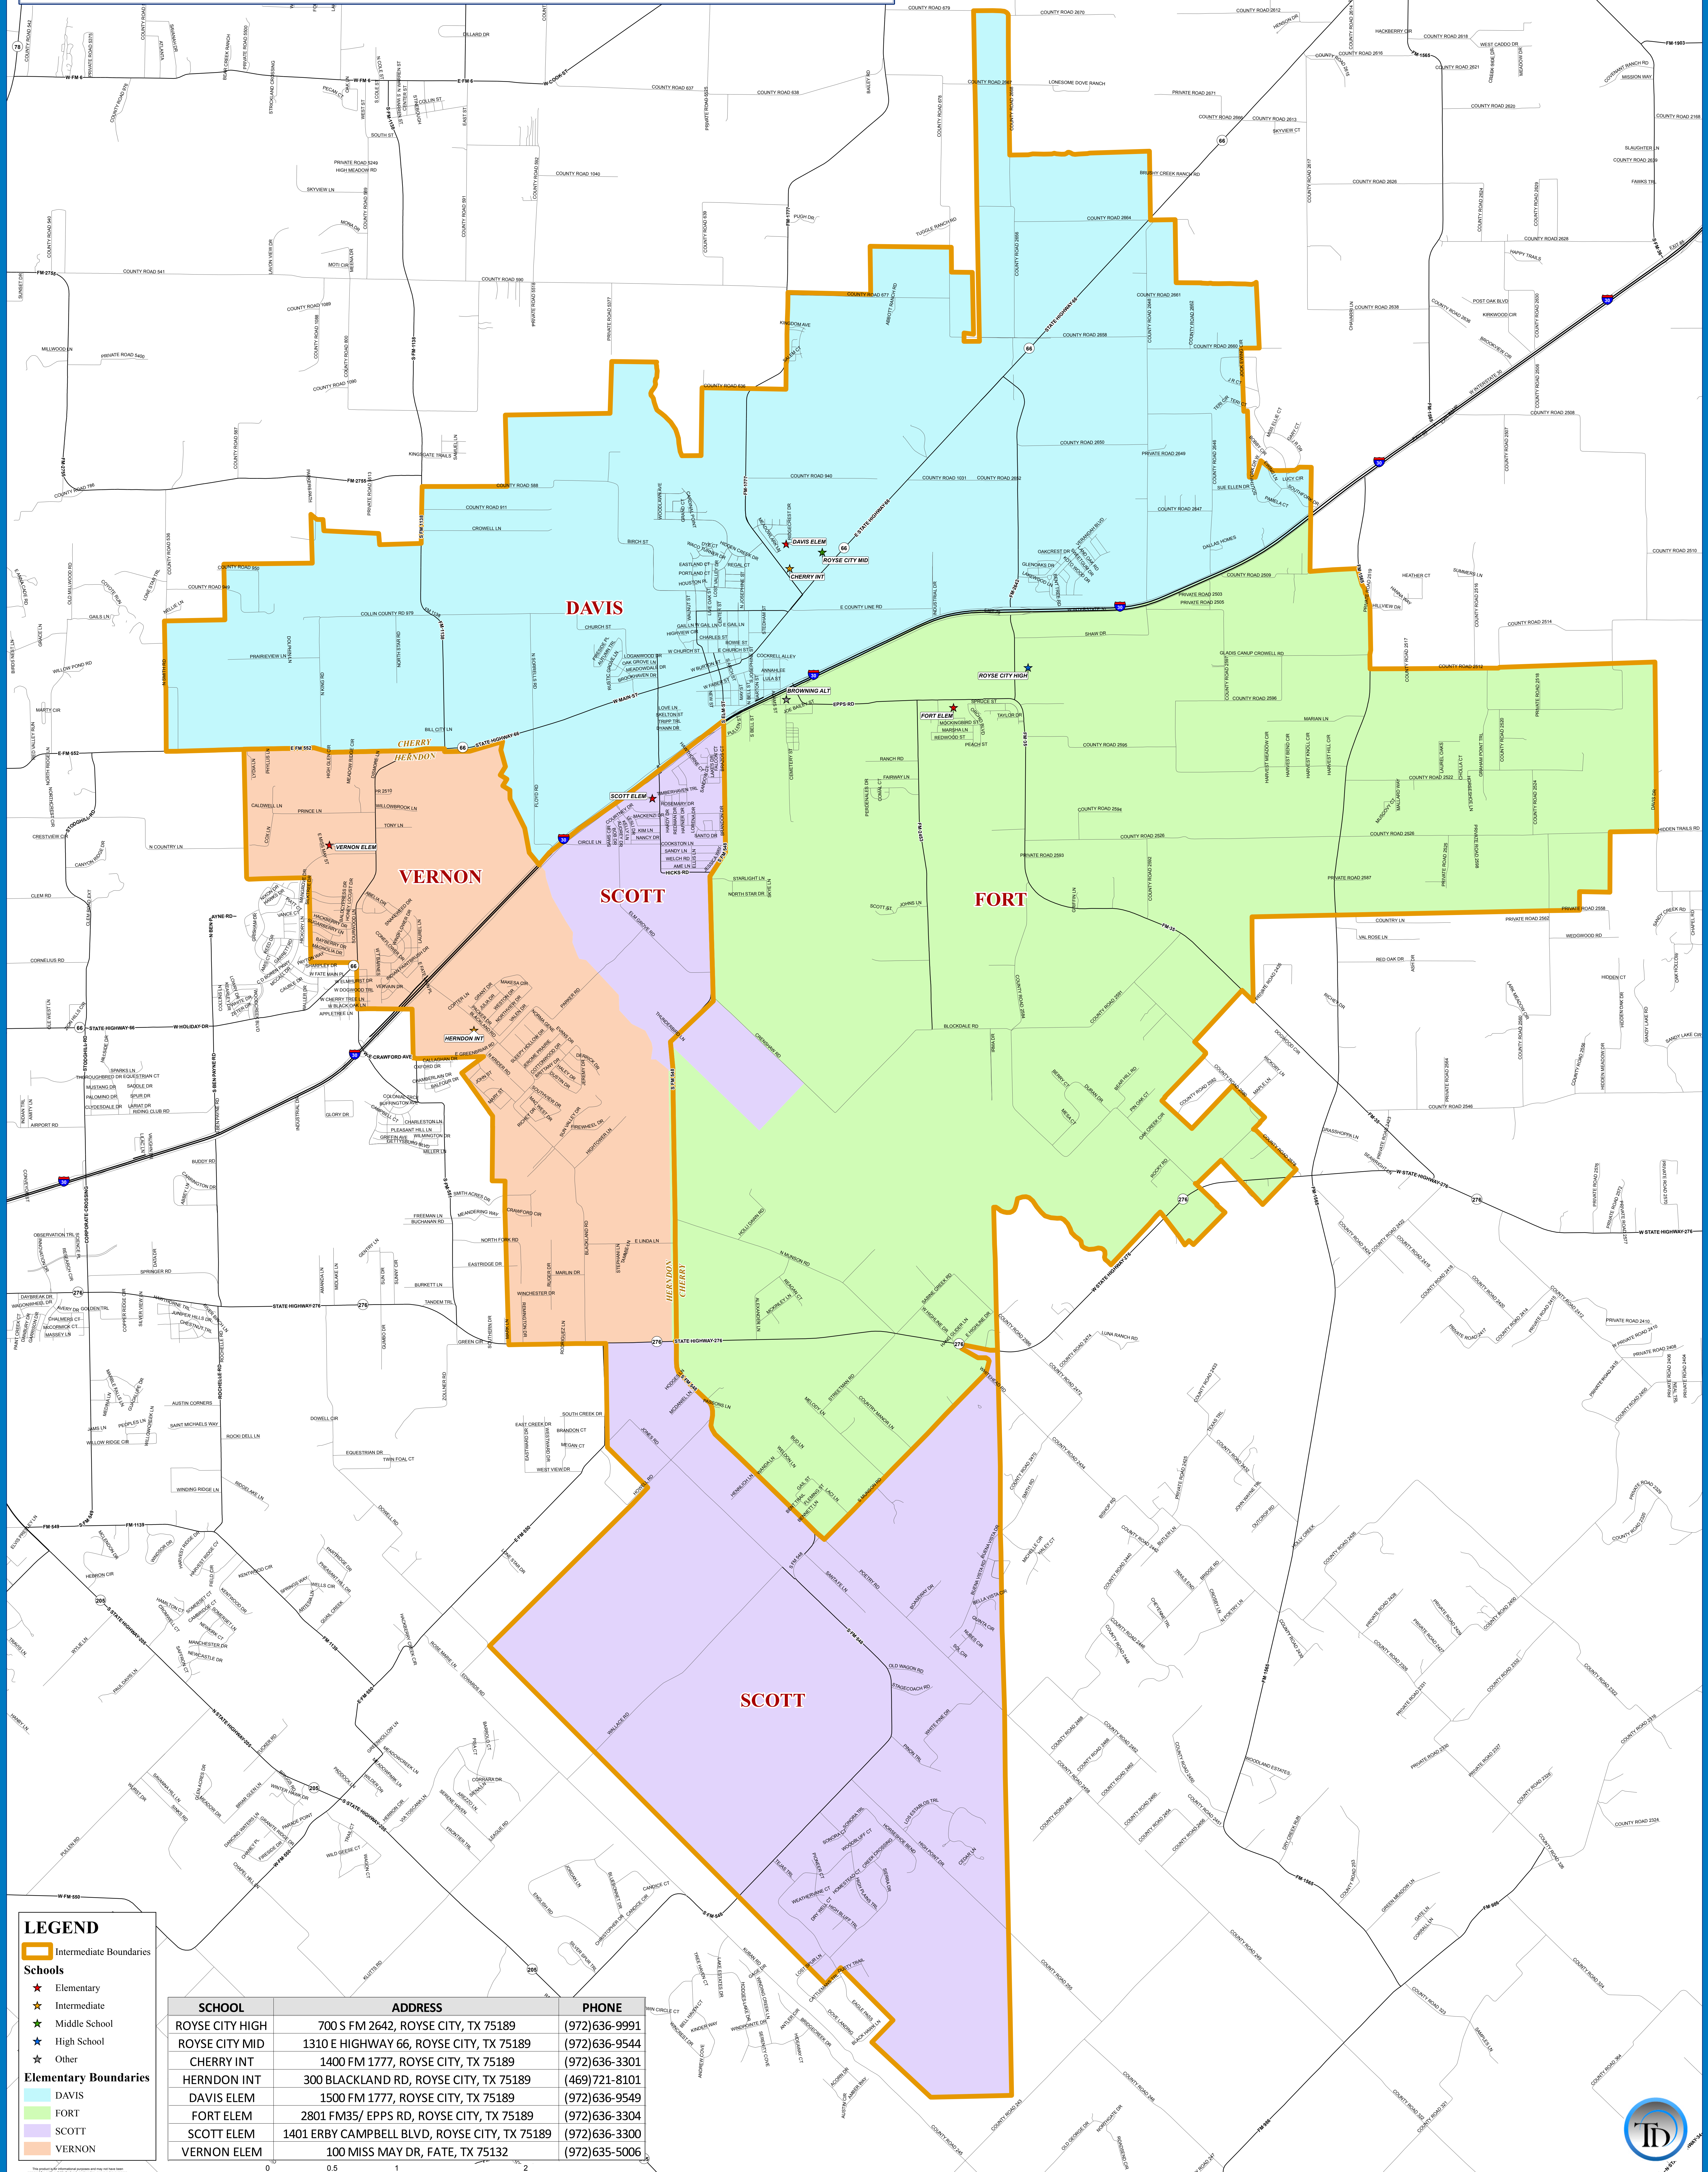

# Royse City Independent School District Attendance Boundaries

**LEGEND**

Intermediate Boundaries

**Schools**

- Elementary
- Intermediate
- Middle School
- High School
- Other

**Elementary Boundaries**

- DAVIS
- FORT
- SCOTT
- VERNON